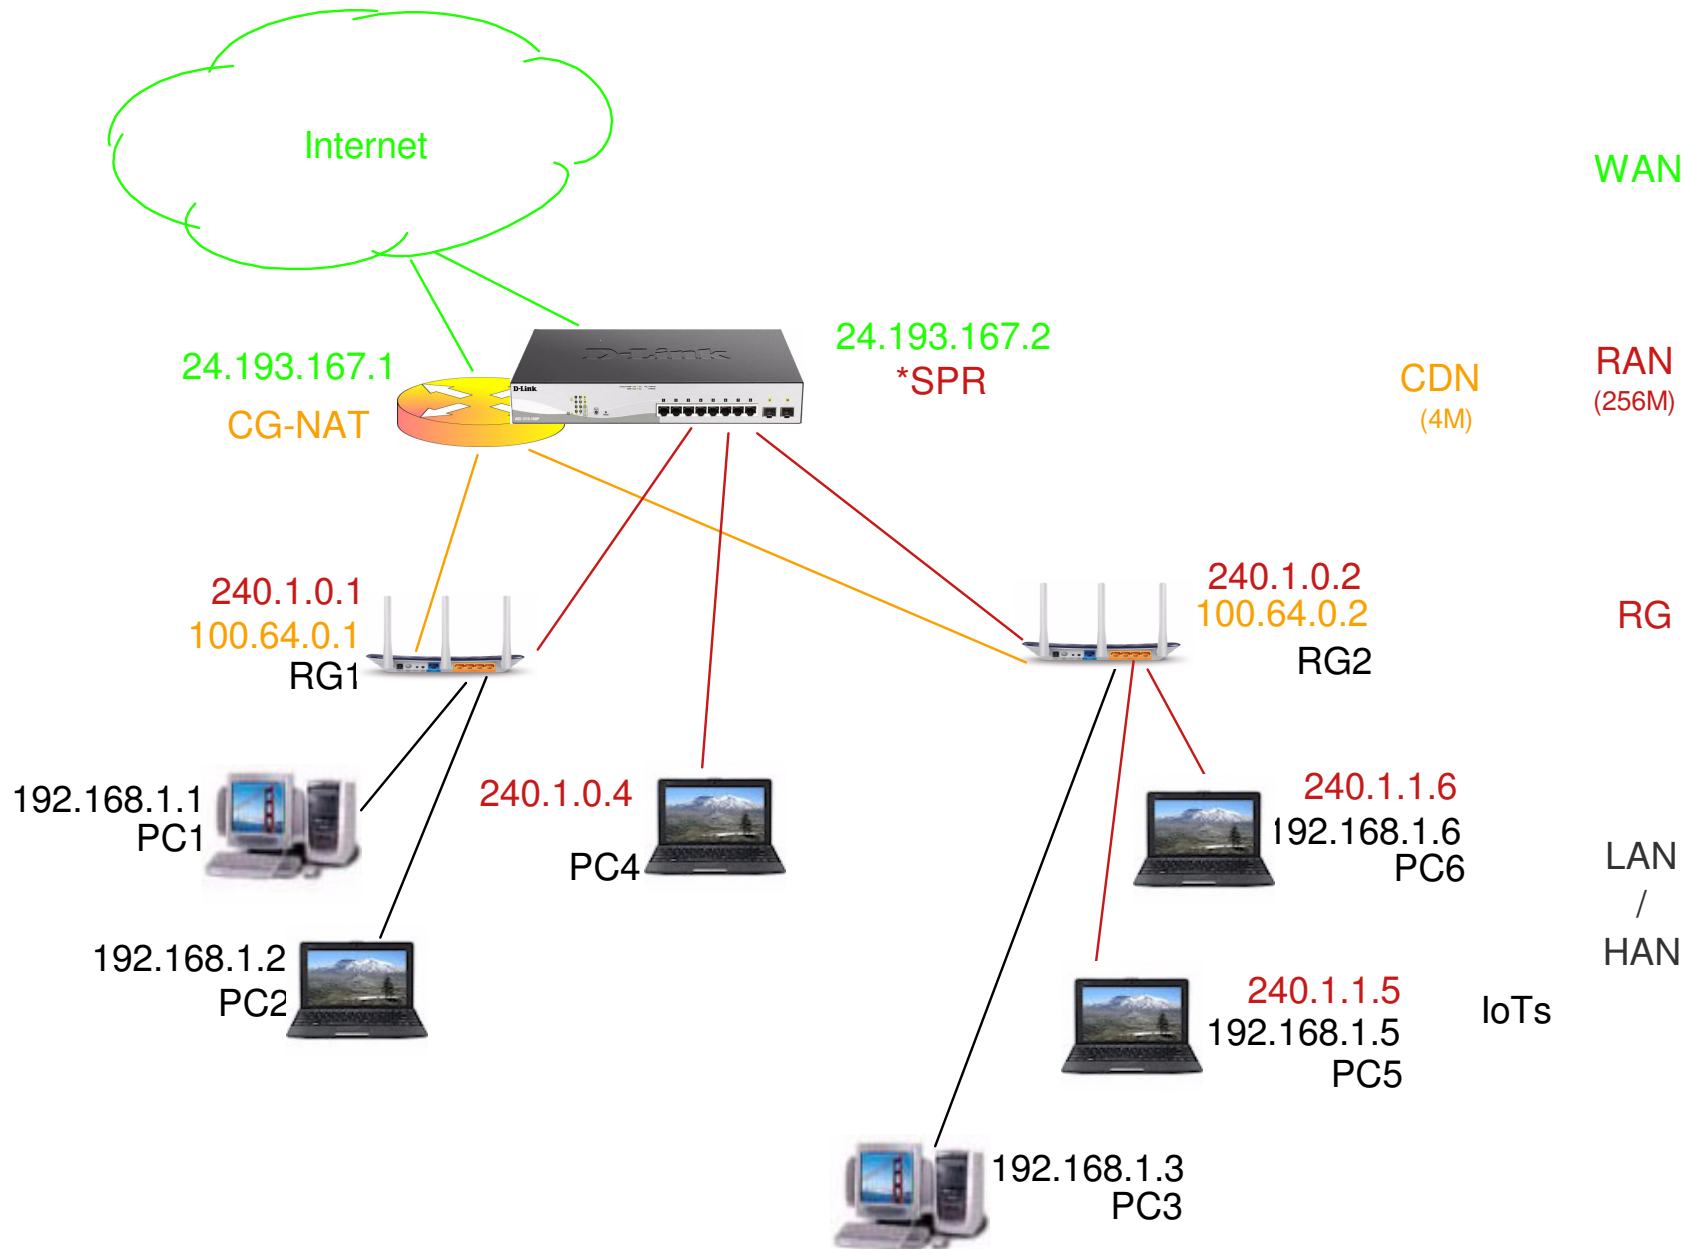

Regional Area Network (RAN) Simulator

Presentation to

2024 October _____
AYChen@Avinta.com

Avinta Communications, Inc.
142 N. Milpitas Blvd., #148, Milpitas, CA 95035-4401 U.S.A.
Tel: +1 (408) 942-1485 Web: www.Avinta.com

CDN Only

RAN Overlay on CDN

*** SPR (Semi-Public Router) -
US Patent No. 11,159,425**

RAN Only

*** SPR (Semi-Public Router) -
US Patent No. 11,159,425**

SPR Address Tree

* SPR (Semi-Public Router) - US Patent No. 11,159,425

Terminology & Components

CDN: Content Delivery Network

Part of the existing fabric between the Internet Core and RGs

CG-NAT: Carrier Grade - Network Address Translation

Router for CDN using 100.64/10 netblock

SPR: Semi-Public Router

Router for RAN using 240/4 netblock

D-Link DGS-1210-10 with OpenWrt 23.05.4