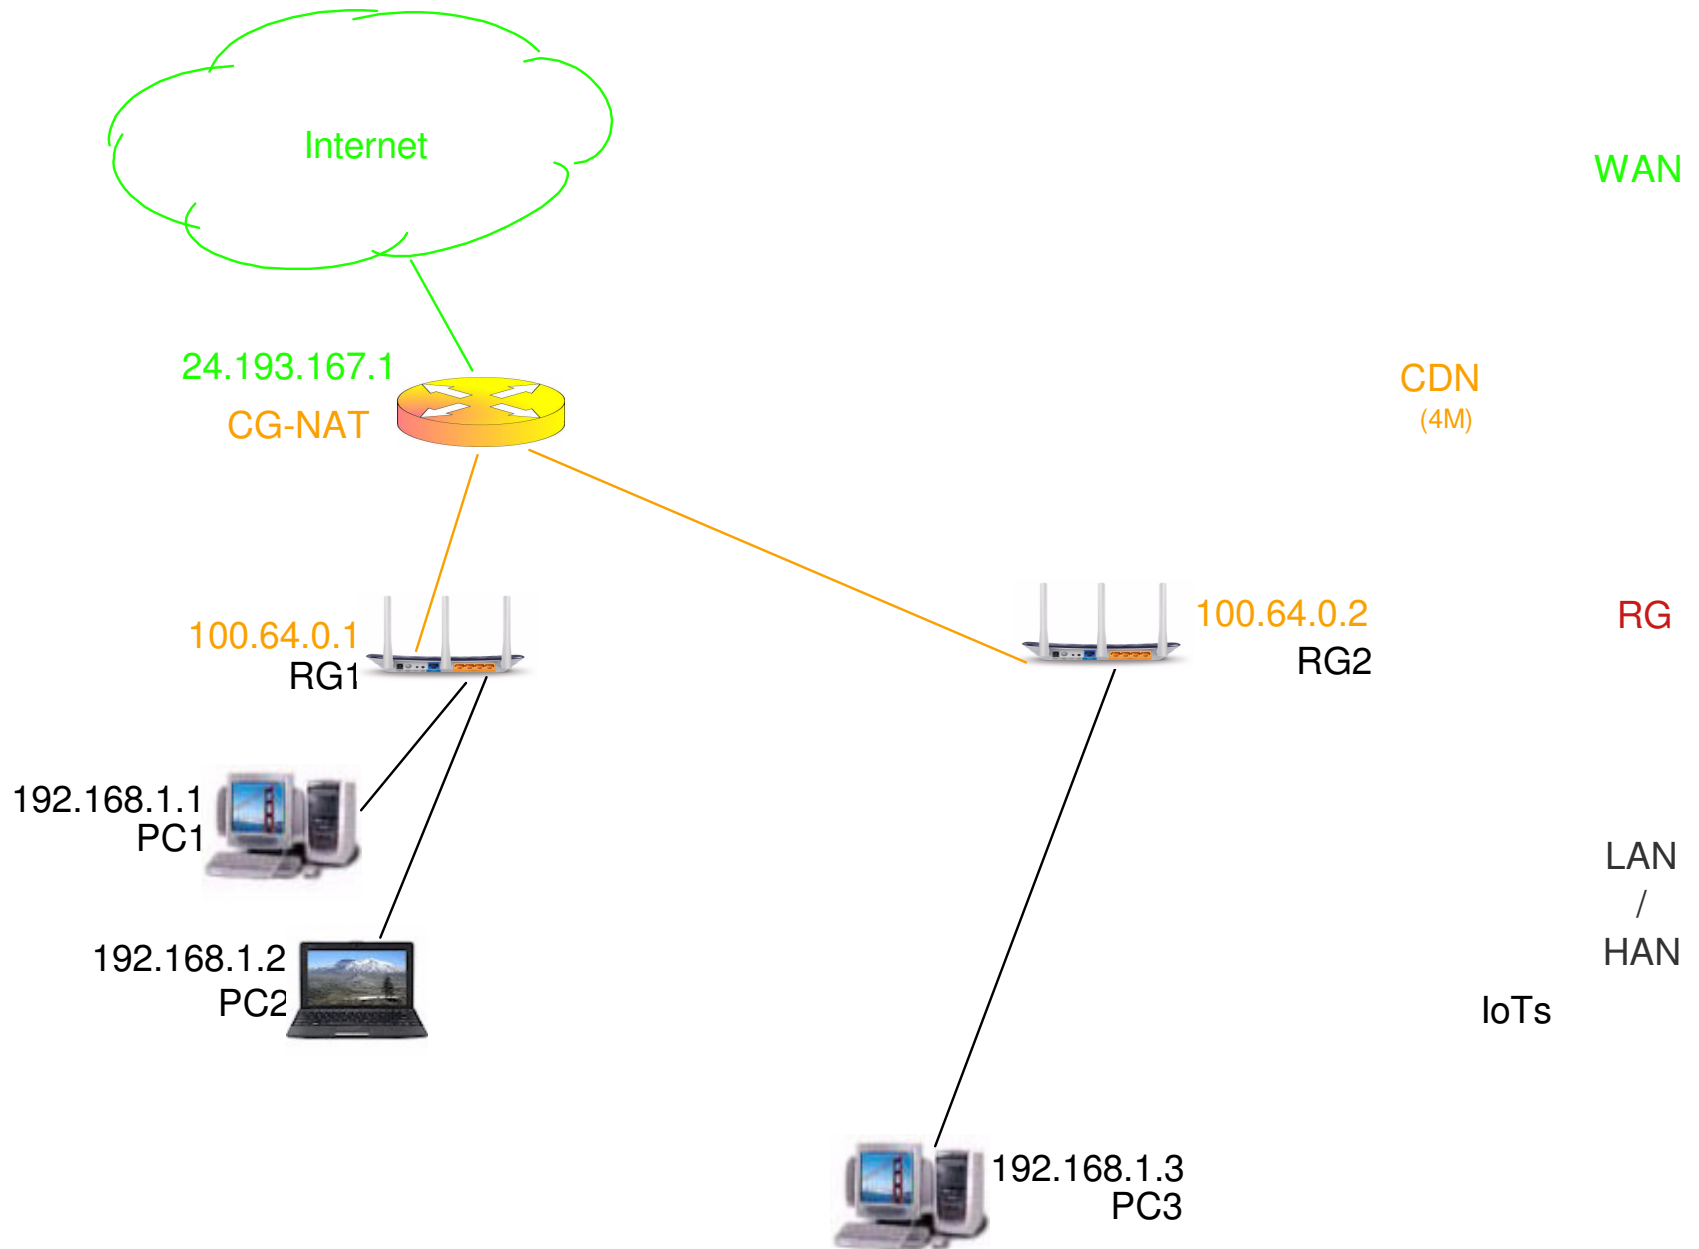

Regional Area Network (RAN) Simulator

Presentation to

2024 October _____
AYChen@Avinta.com

Avinta Communications, Inc.
142 N. Milpitas Blvd., #148, Milpitas, CA 95035-4401 U.S.A.
Tel: +1 (408) 942-1485 Web: www.Avinta.com

CDN Only

RAN Overlay on CDN

*** SPR (Semi-Public Router) -
US Patent No. 11,159,425**

RAN Only

*** SPR (Semi-Public Router) -
US Patent No. 11,159,425**

SPR Address Tree

* SPR (Semi-Public Router) - US Patent No. 11,159,425

Terminology & Components

CDN: Content Delivery Network

Part of the existing fabric between the Internet Core and RGs

CG-NAT: Carrier Grade - Network Address Translation

Router for CDN using 100.64/10 netblock

SPR: Semi-Public Router

Router for RAN using 240/4 netblock

D-Link DGS-1210-10 with OpenWrt 23.05.4