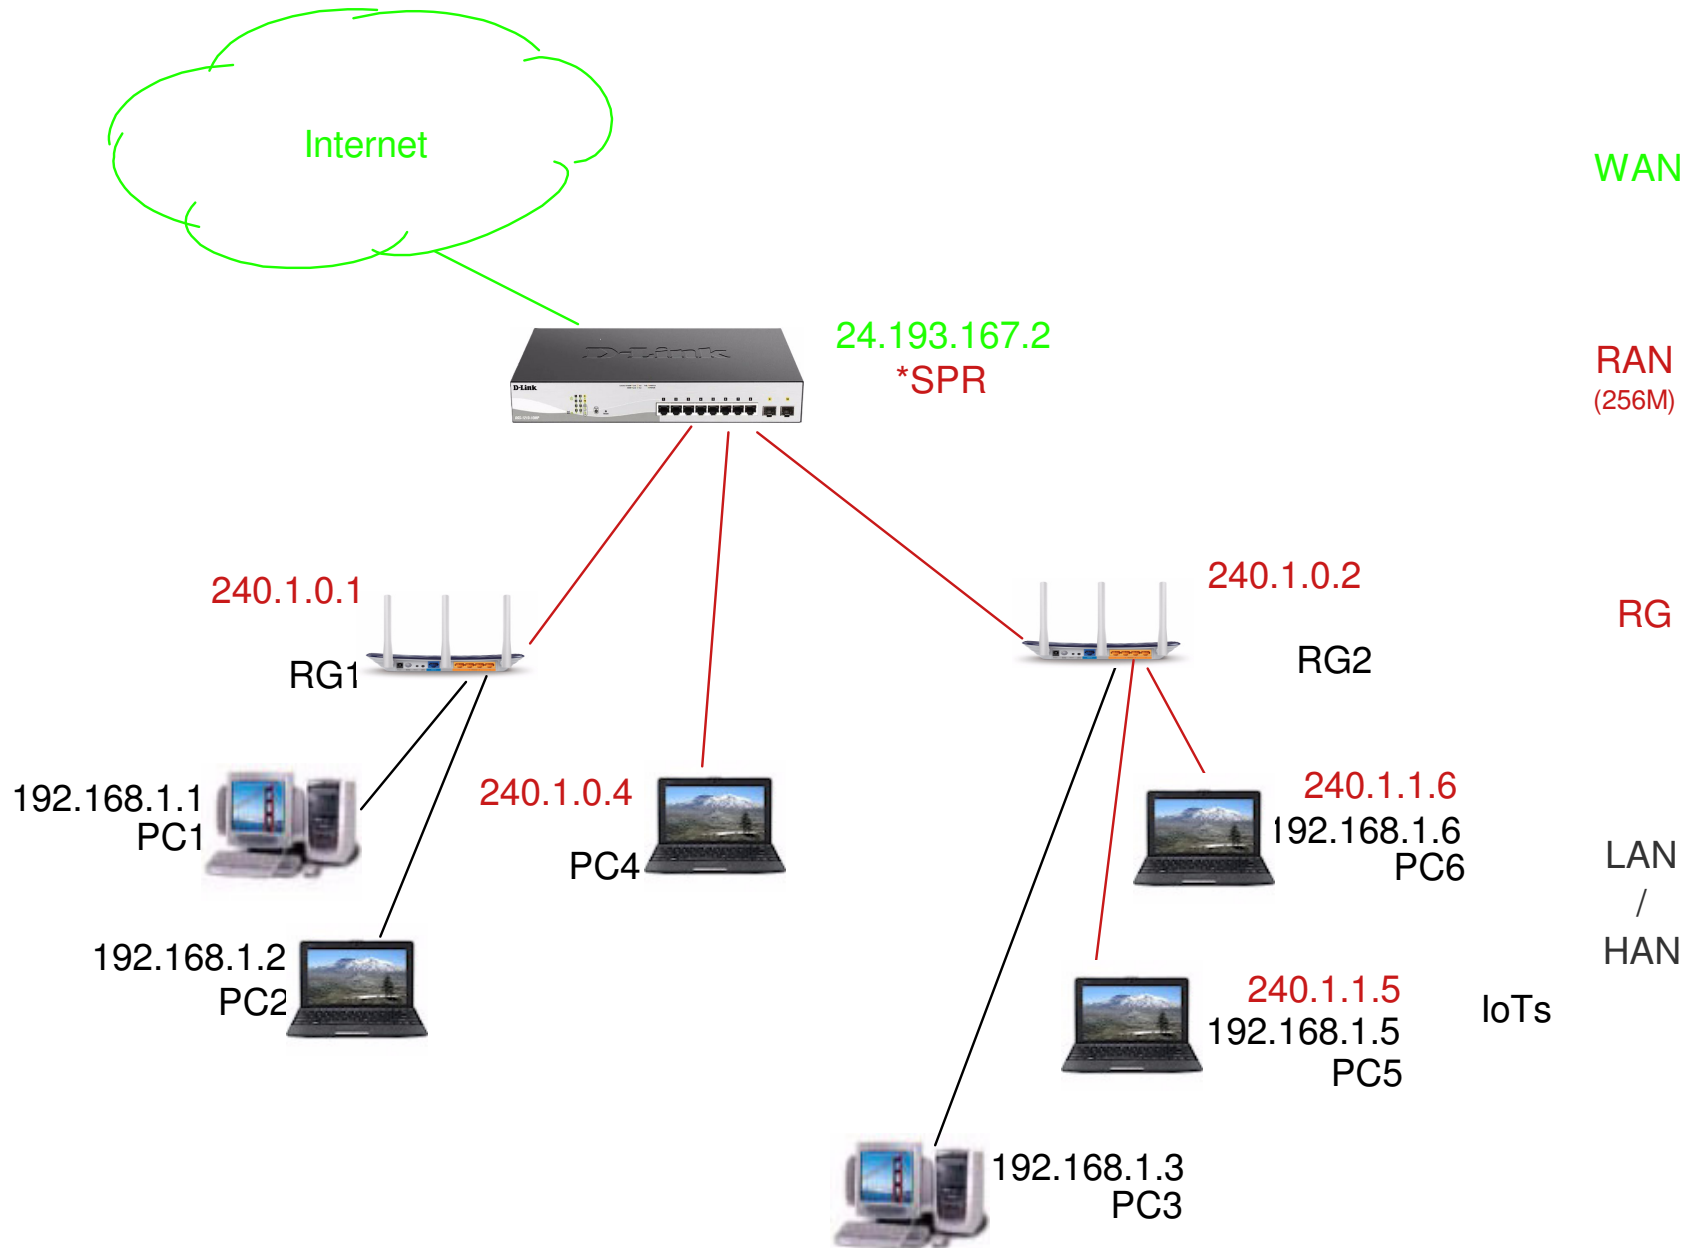

CDN Only

RAN Overlay on CDN

*** SPR (Semi-Public Router) -
US Patent No. 11,159,425**

RAN Only

*** SPR (Semi-Public Router) -
US Patent No. 11,159,425**

SPR Address Tree

* SPR (Semi-Public Router) - US Patent No. 11,159,425

Terminology & Components

CDN: Content Delivery Network

Part of the existing fabric between the Internet Core and RGs

CG-NAT: Carrier Grade - Network Address Translation

Router for CDN using 100.64/10 netblock

RAN: Regional Area Network

Proposed network overlay on CDN

RG: Routing/Residential Gateway

Gateway for serving LAN/HAN on private premises

1. TP-Link Archer C20 V4 with OpenWrt 18.06.1
2. TP-Link Archer C20 V4 with OpenWrt 19.07.3

SPR: Semi-Public Router

Router for RAN using 240/4 netblock

D-Link DGS-1210-10 with OpenWrt 23.05.4