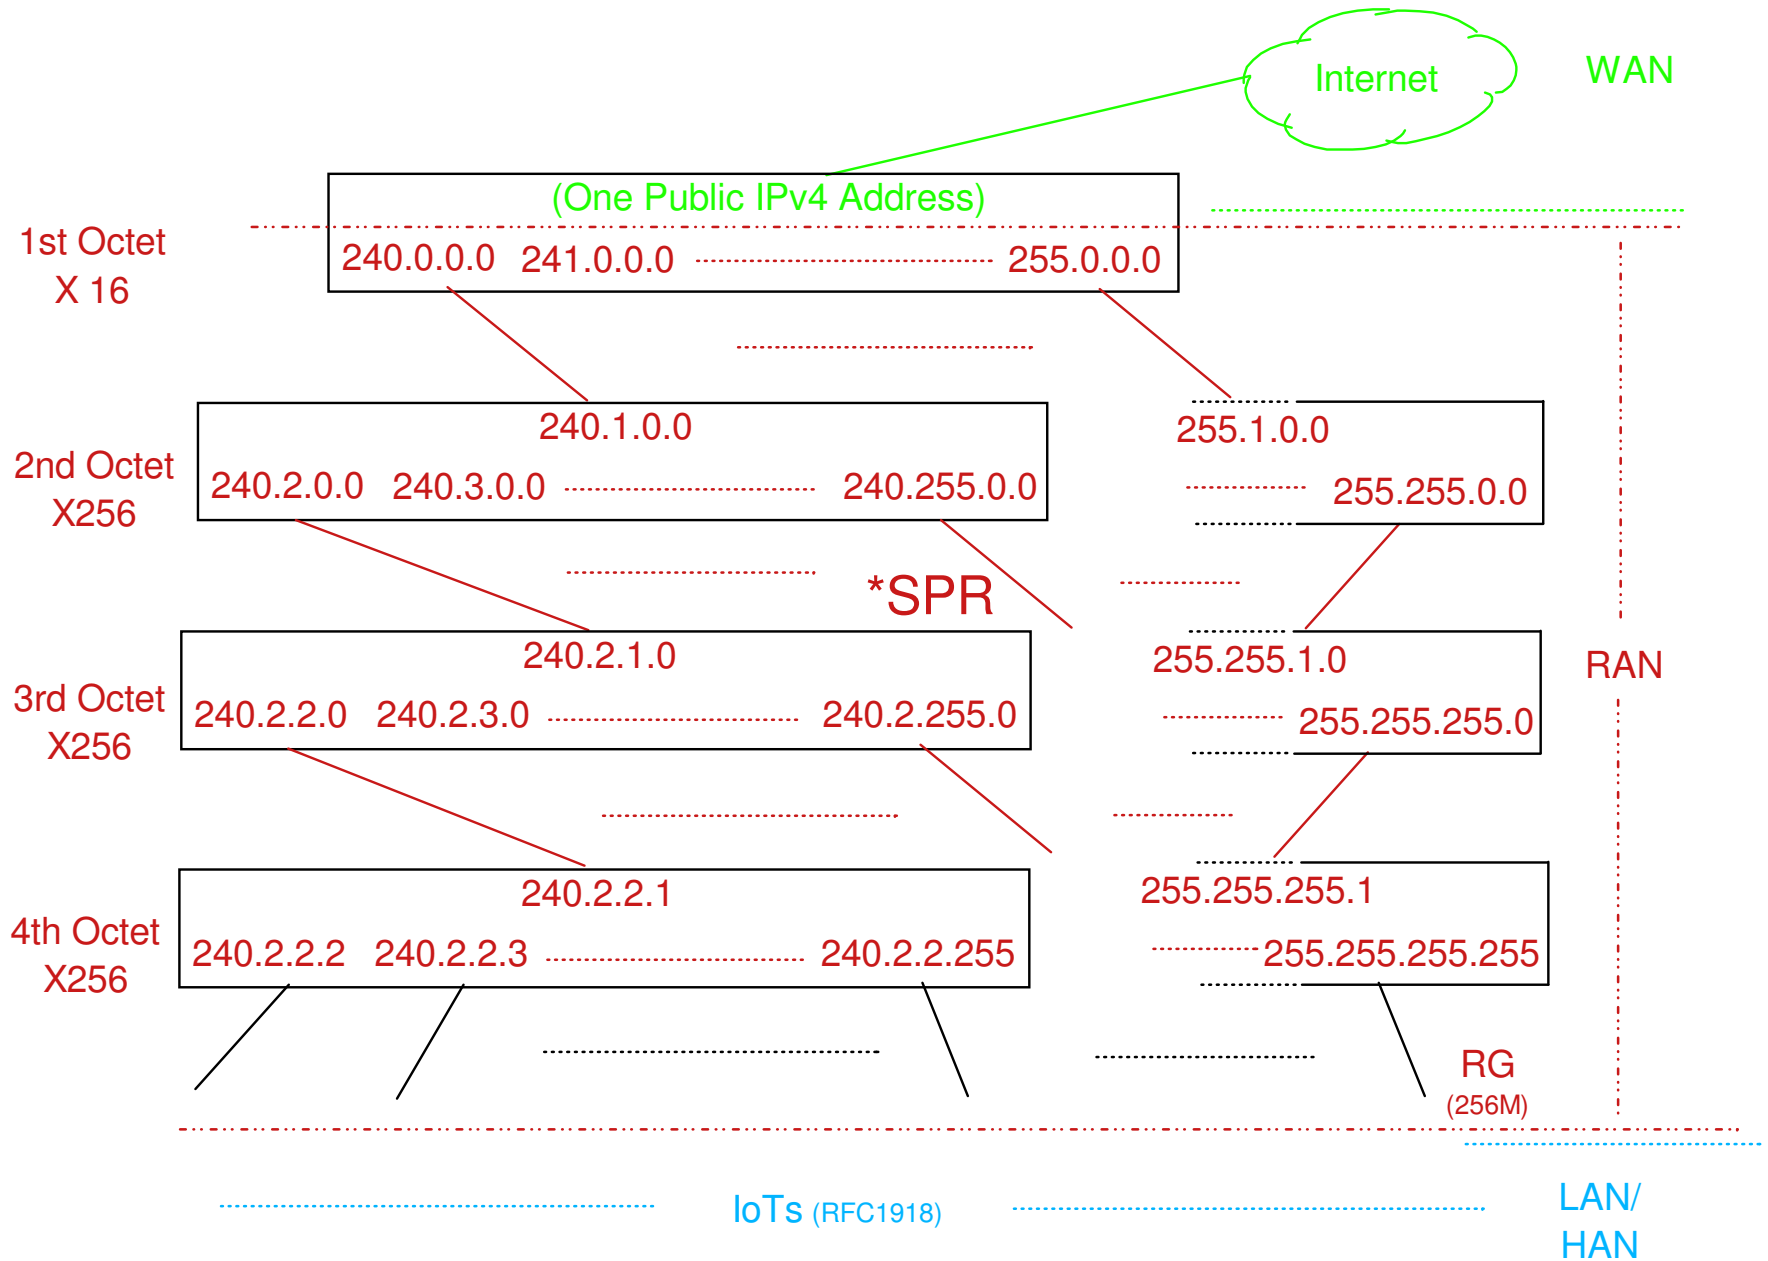

CDN Only

RAN Overlay on CDN

*** SPR (Semi-Public Router) -
US Patent No. 11,159,425**

RAN Only

*** SPR (Semi-Public Router) -
US Patent No. 11,159,425**

SPR Address Tree

* SPR (Semi-Public Router) - US Patent No. 11,159,425

Terminology & Components

CDN: Content Delivery Network

Part of the existing fabric between the Internet Core and RGs

CG-NAT: Carrier Grade - Network Address Translation

Router for CDN using 100.64/10 netblock

SPR: Semi-Public Router

Router for RAN using 240/4 netblock

D-Link DGS-1210-10 with OpenWrt 23.05.4