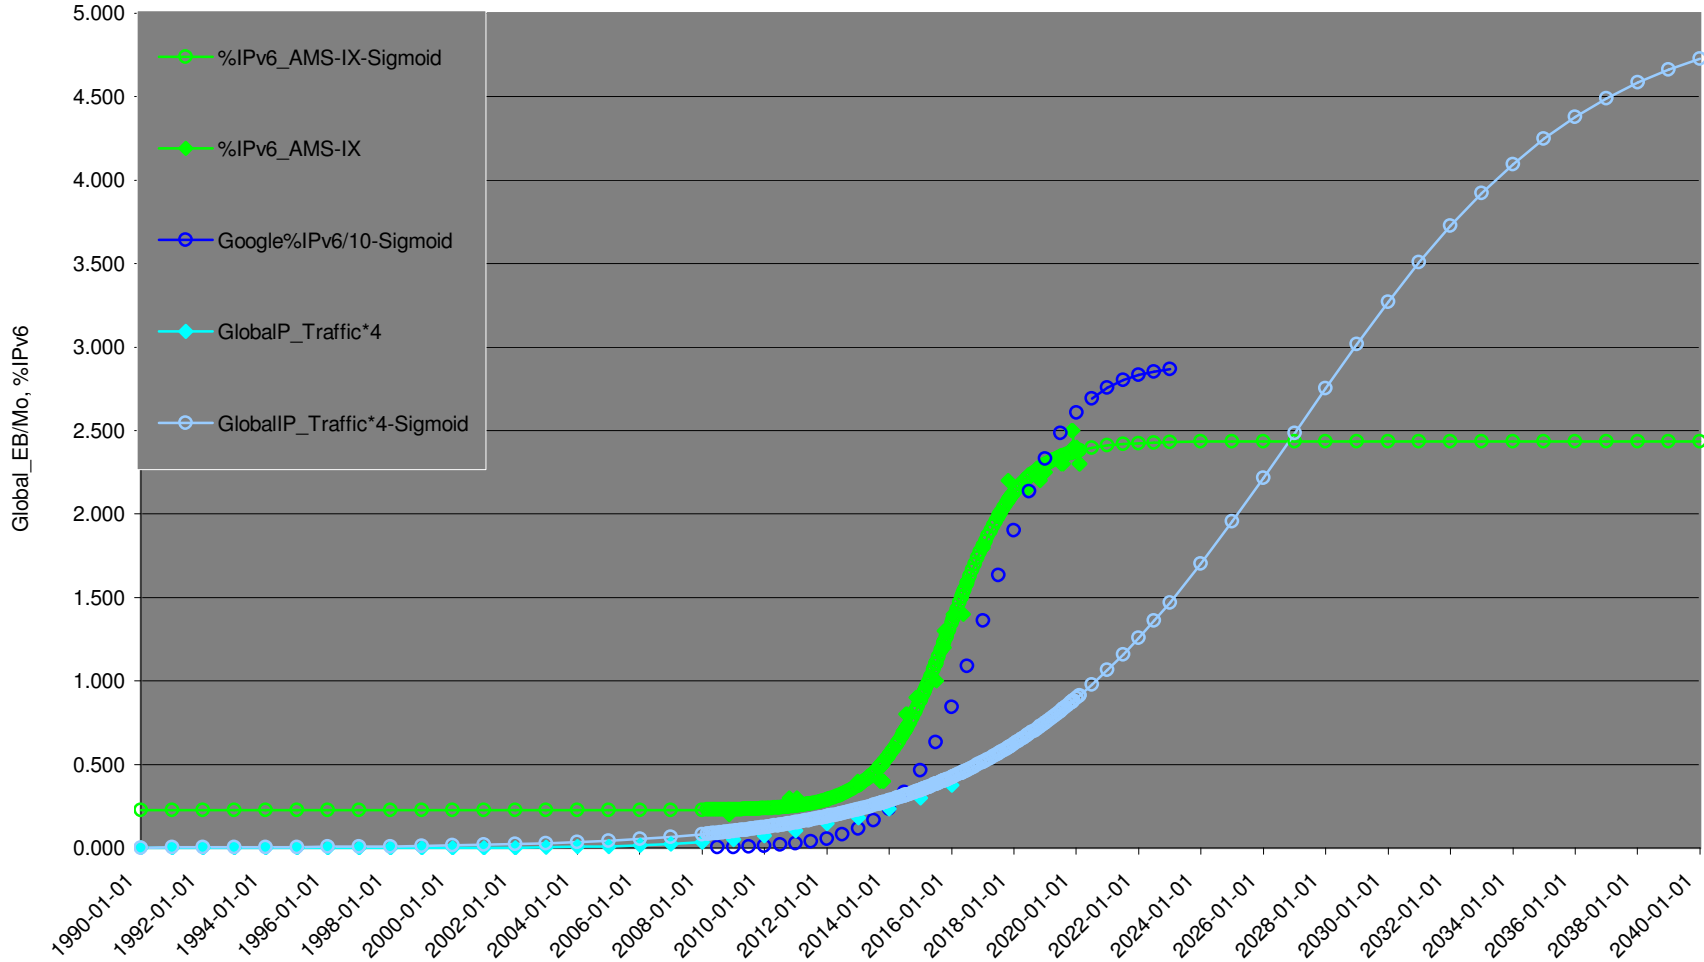

Internet Historic Statistics With Global IP Traffic Forecast
World IPv6 Day 2011 Jan 12 (2011-01-12)
World IPv6 Launch 2012 Jun 06 (2012-06-06)

Figure 1. Global IP Traffic with Forecast

Internet Historic Statistics Without Global IP Traffic Forecast
World IPv6 Day 2011 Jan 12 (2011-01-12)
World IPv6 Launch 2012 Jun 06 (2012-06-06)

Figure 2. Global IP Traffic without Forecast

Internet Historic Statistics With Conservative Global IP Traffic Forecast
World IPv6 Day 2011 Jan 12 (2011-01-12)
World IPv6 Launch 2012 Jun 06 (2012-06-06)

Figure 3. Global IP Traffic with Conservative Forecast