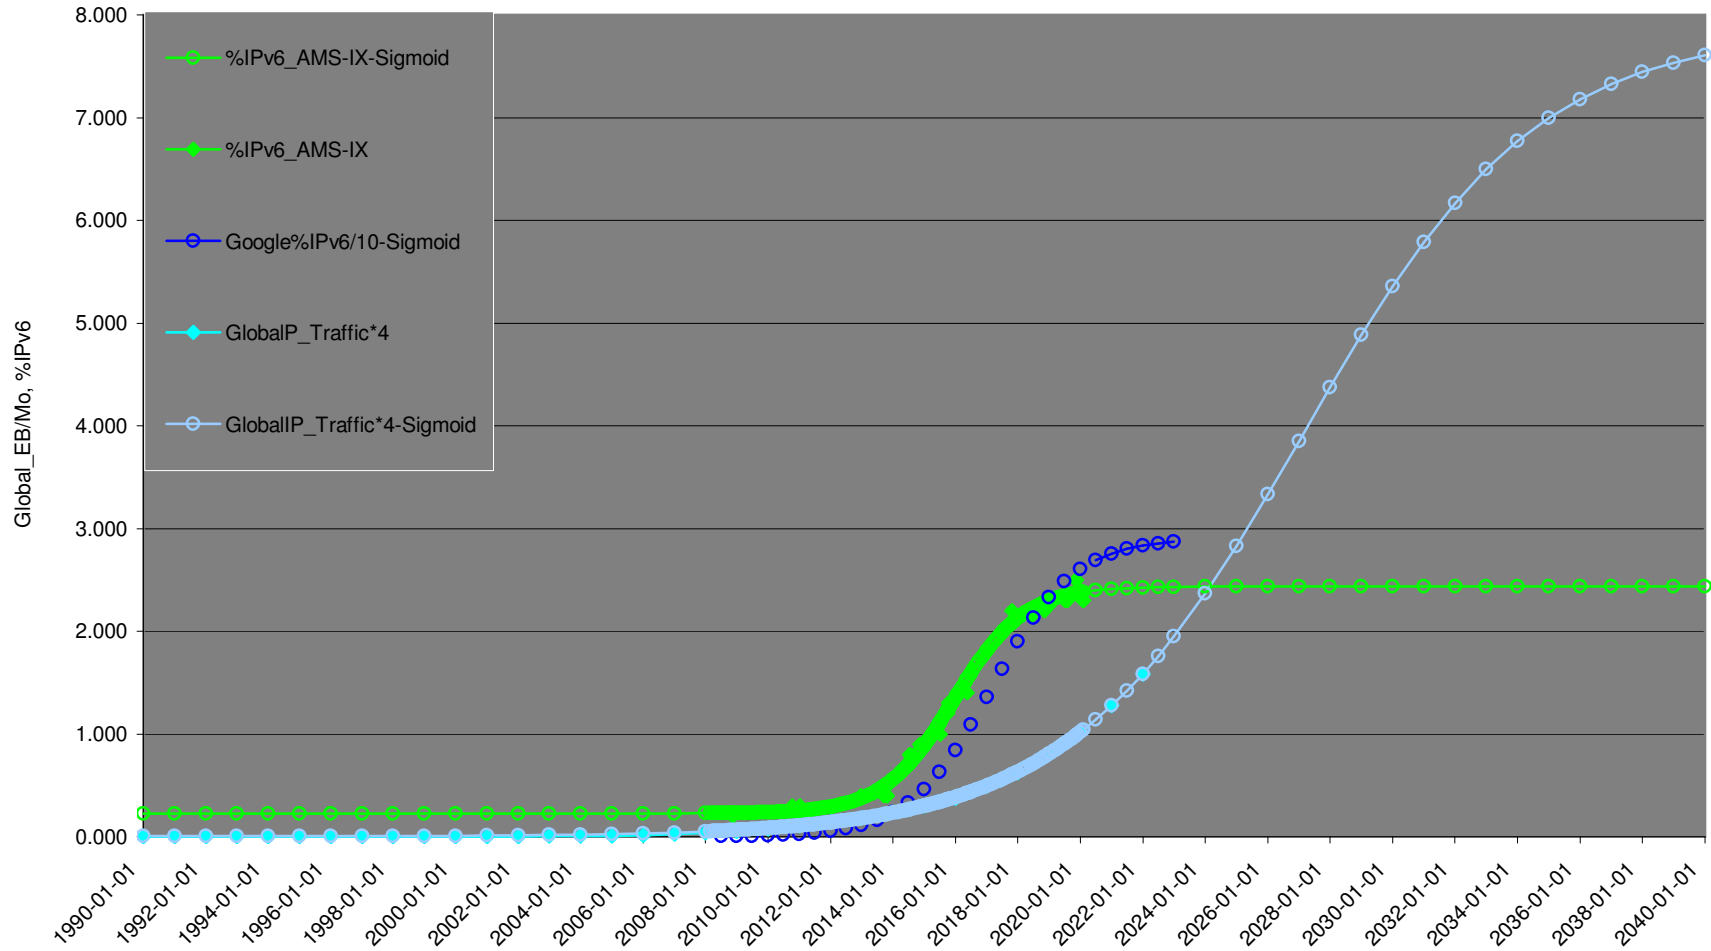

Internet Historic Statistics With Global IP Traffic Forecast
World IPv6 Day 2011 Jan 12 (2011-01-12)
World IPv6 Launch 2012 Jun 06 (2012-06-06)

Figure 1. Global IP Traffic with Forecast

Internet Historic Statistics Without Global IP Traffic Forecast
World IPv6 Day 2011 Jan 12 (2011-01-12)
World IPv6 Launch 2012 Jun 06 (2012-06-06)

Figure 2. Global IP Traffic without Forecast

Internet Historic Statistics With Conservative Global IP Traffic Forecast
World IPv6 Day 2011 Jan 12 (2011-01-12)
World IPv6 Launch 2012 Jun 06 (2012-06-06)

Figure 3. Global IP Traffic with Conservative Forecast