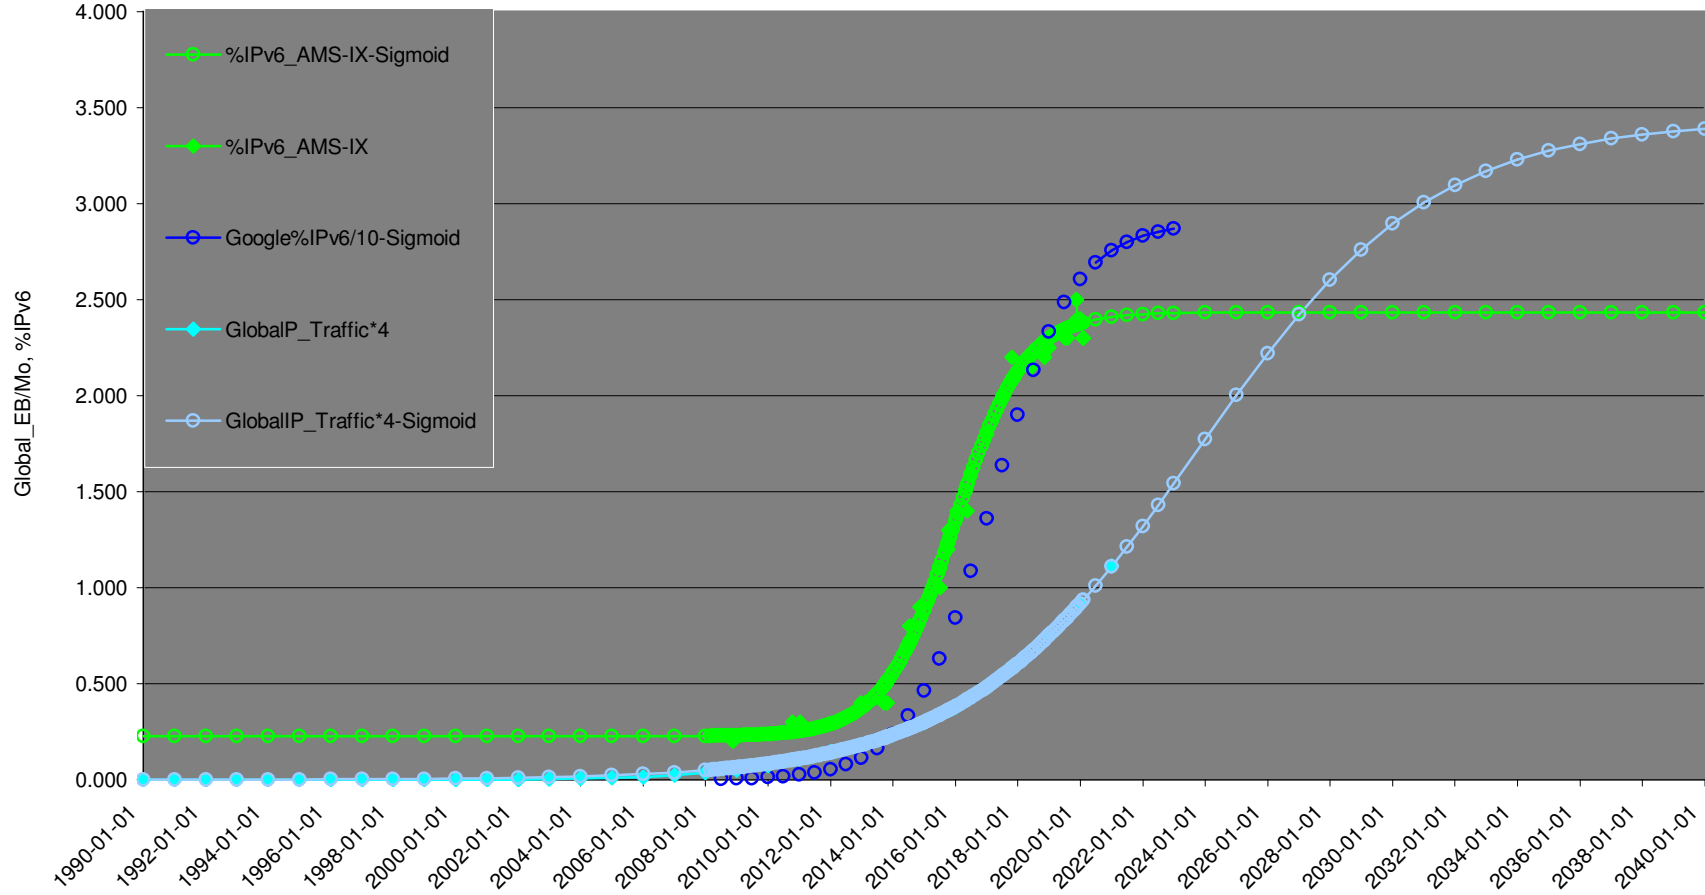

Internet Historic Statistics With Global IP Traffic Forecast
World IPv6 Day 2011 Jan 12 (2011-01-12)
World IPv6 Launch 2012 Jun 06 (2012-06-06)

Figure 1. Global IP Traffic with Forecast

Internet Historic Statistics Without Global IP Traffic Forecast
World IPv6 Day 2011 Jan 12 (2011-01-12)
World IPv6 Launch 2012 Jun 06 (2012-06-06)

Figure 2. Global IP Traffic without Forecast

Internet Historic Statistics With Conservative Global IP Traffic Forecast
World IPv6 Day 2011 Jan 12 (2011-01-12)
World IPv6 Launch 2012 Jun 06 (2012-06-06)

Figure 3. Global IP Traffic with Conservative Forecast