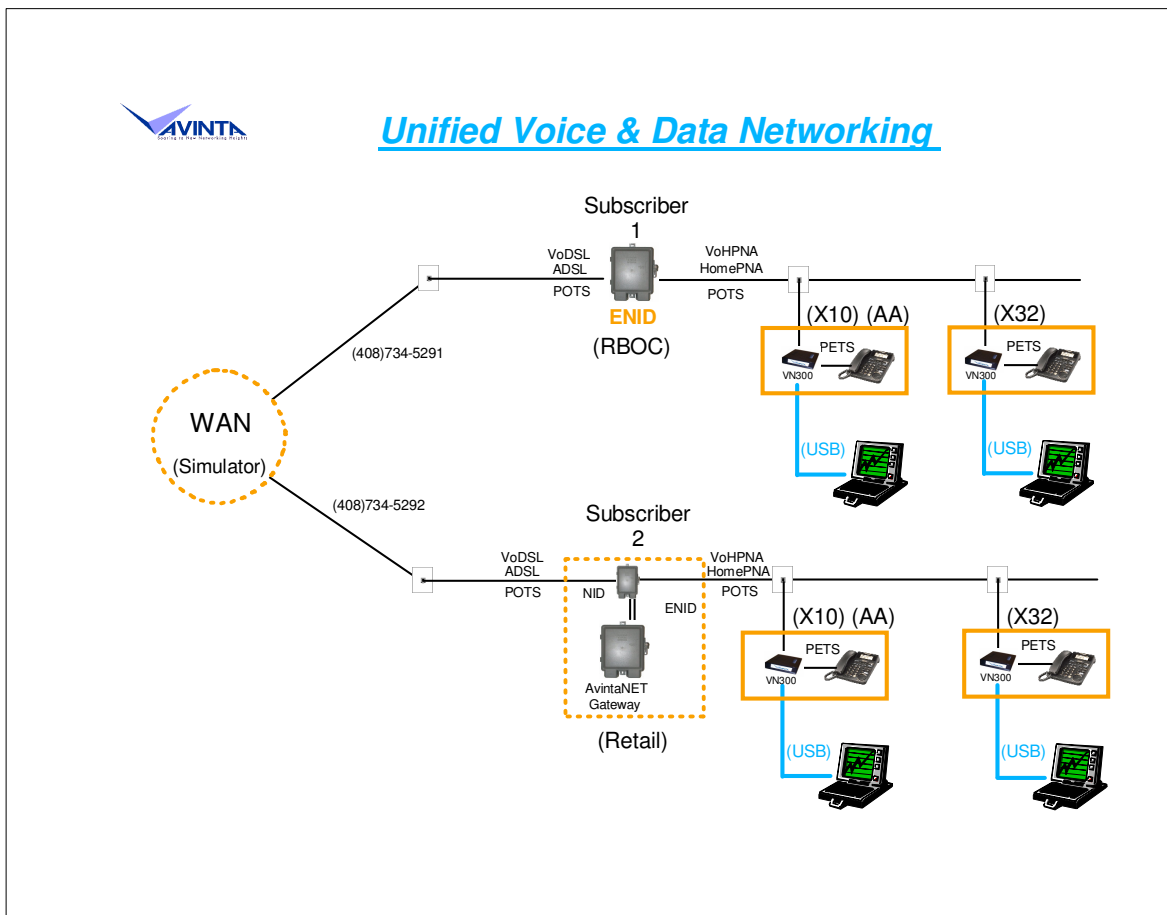

- ▶ **ENID** is a much neater long term solution from overall **system architecture** point of view
- ▶
- ▶ **Gateway** module allows faster and flexible broadband deployment, **without relying on upgrading the existing NID**
- ▶
- ▶ However, since Gateway is a **retail product**, this configuration would **handicap** WAN connection operators from participating in the **SOHO market**