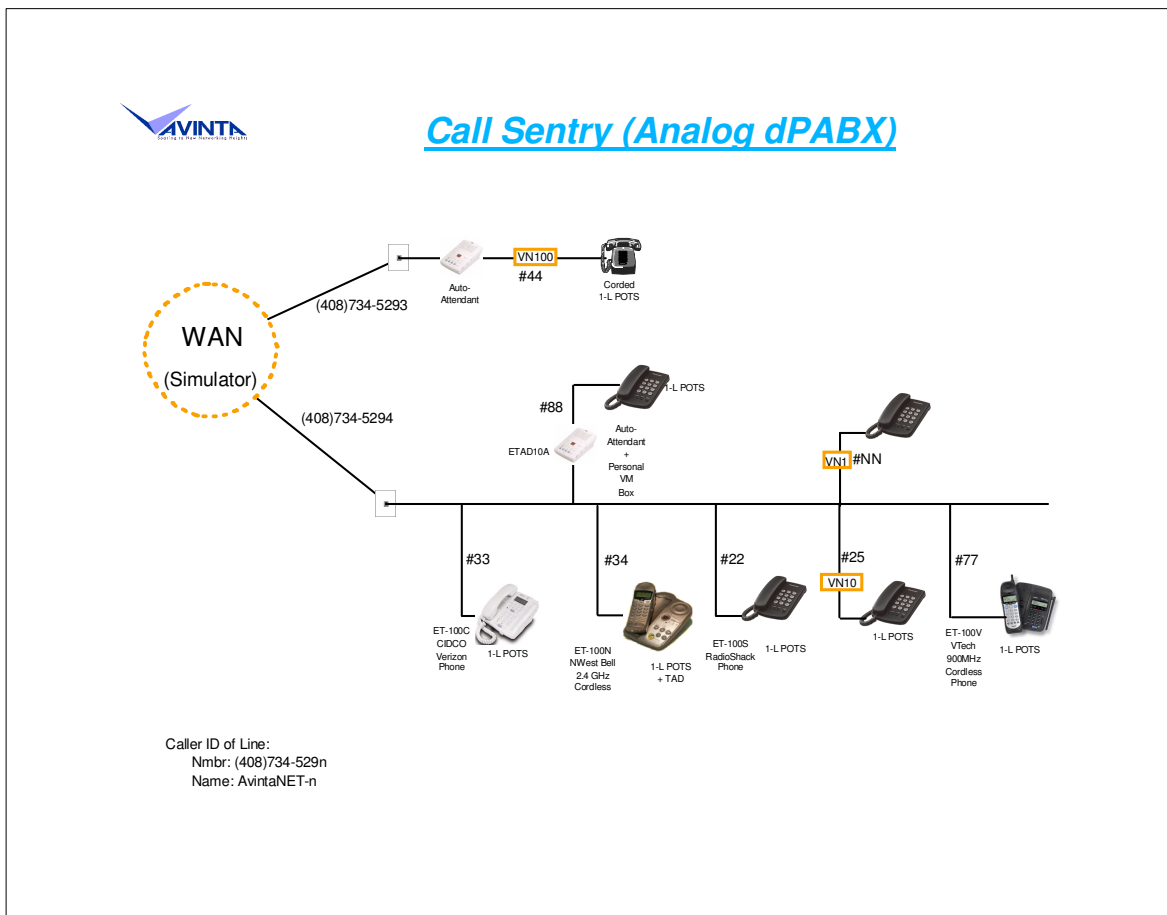

- ▶ **ENID** is a much neater long term solution from overall **system architecture** point of view
- ▶
- ▶ **Gateway** module allows faster and flexible broadband deployment, **without relying on upgrading the existing NID**
- ▶
- ▶ However, since Gateway is a **retail product**, this configuration would **handicap** WAN connection operators from participating in the **SOHO market**