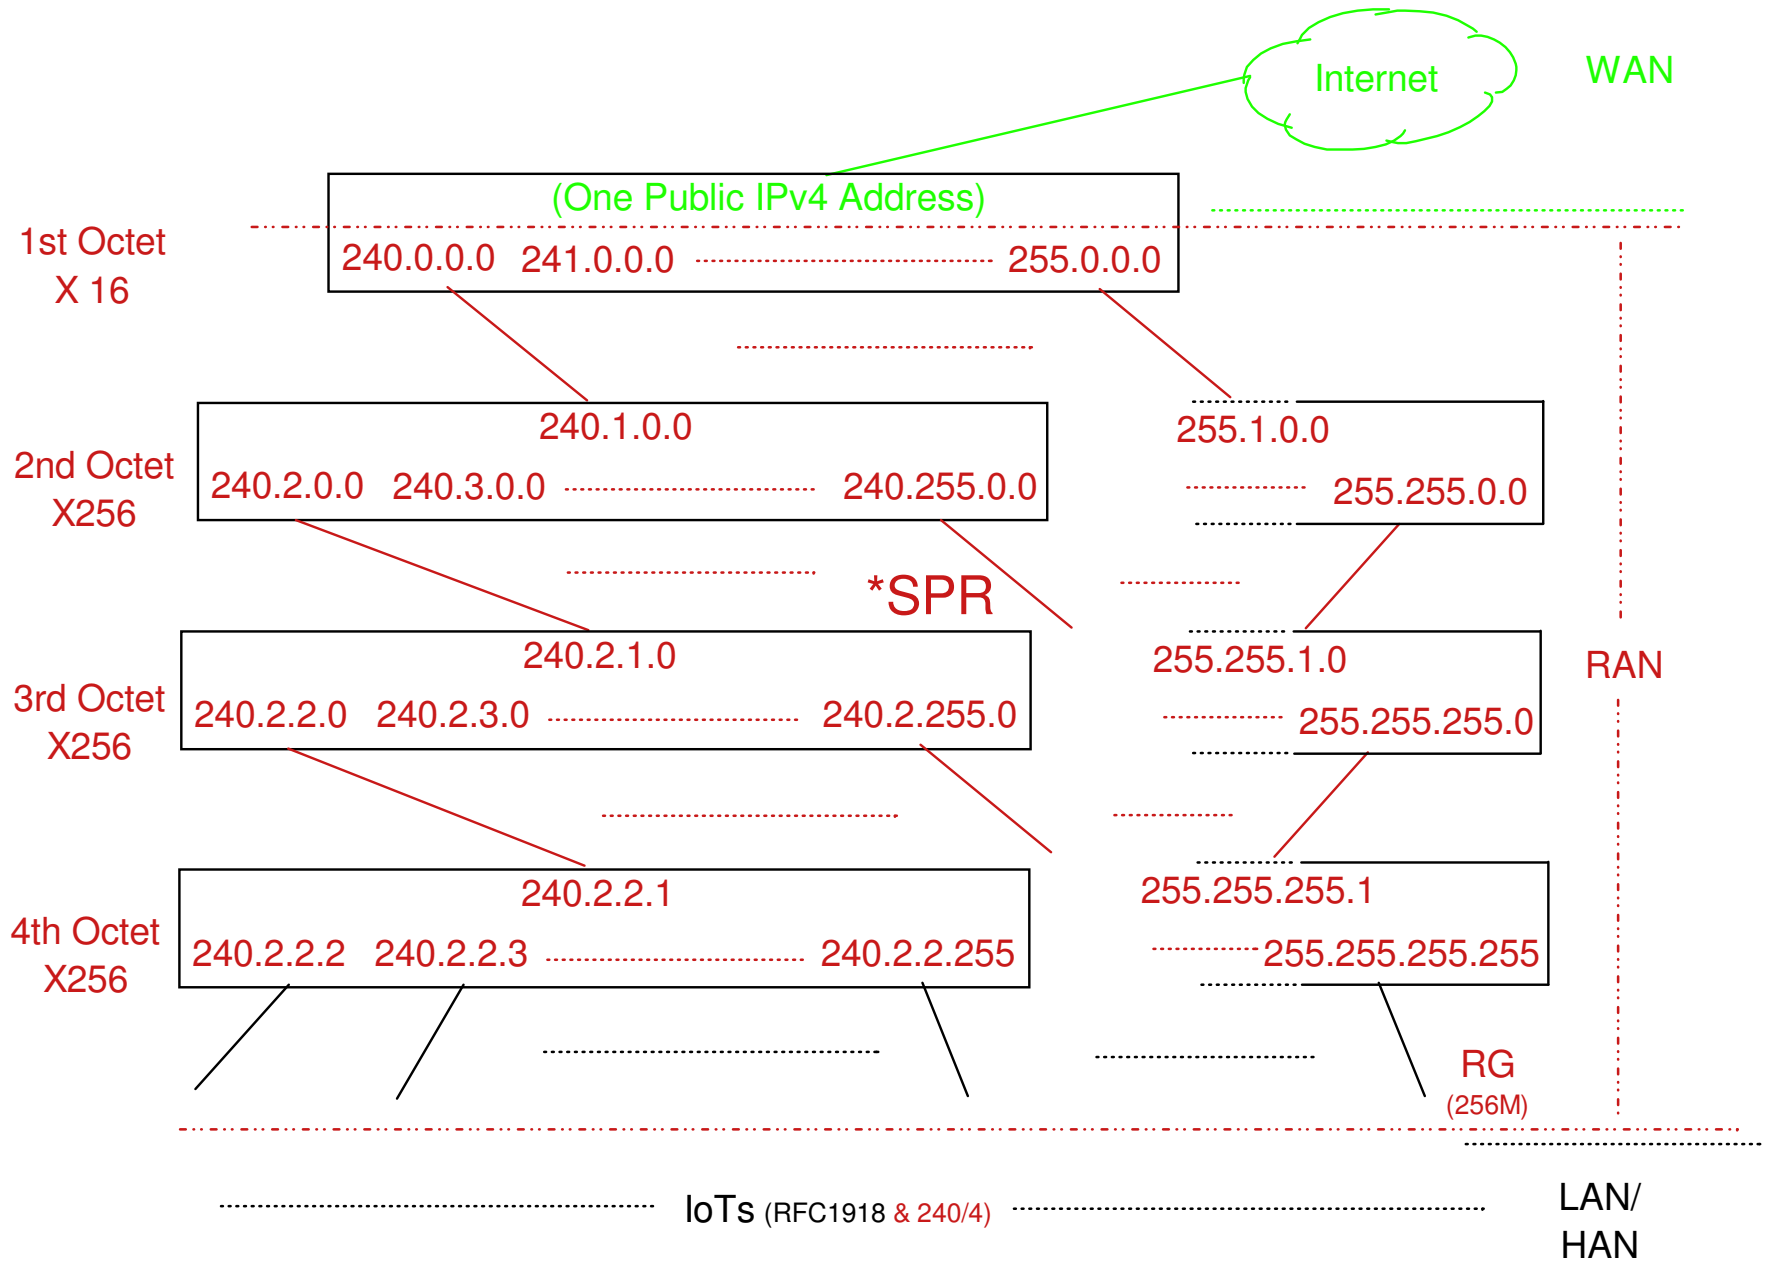

CDN Only

RAN Overlay on CDN

*** SPR (Semi-Public Router) -
US Patent No. 11,159,425**

RAN Only

*** SPR (Semi-Public Router) -
US Patent No. 11,159,425**

SPR Address Tree

* SPR (Semi-Public Router) - US Patent No. 11,159,425

Terminology & Components

CDN: Content Delivery Network

Part of the existing fabric between the Internet Core and RGs

CG-NAT: Carrier Grade - Network Address Translation

Router for CDN using 100.64/10 netblock

RAN: Regional Area Network

Proposed network overlay on CDN

RG: Routing/Residential Gateway

Gateway for serving LAN/HAN on private premises

1. TP-Link Archer C20 V4 with OpenWrt 18.06.1
2. TP-Link Archer C20 V4 with OpenWrt 19.07.3

SPR: Semi-Public Router

Router for RAN using 240/4 netblock

D-Link DGS-1210-10 with OpenWrt 23.05.4