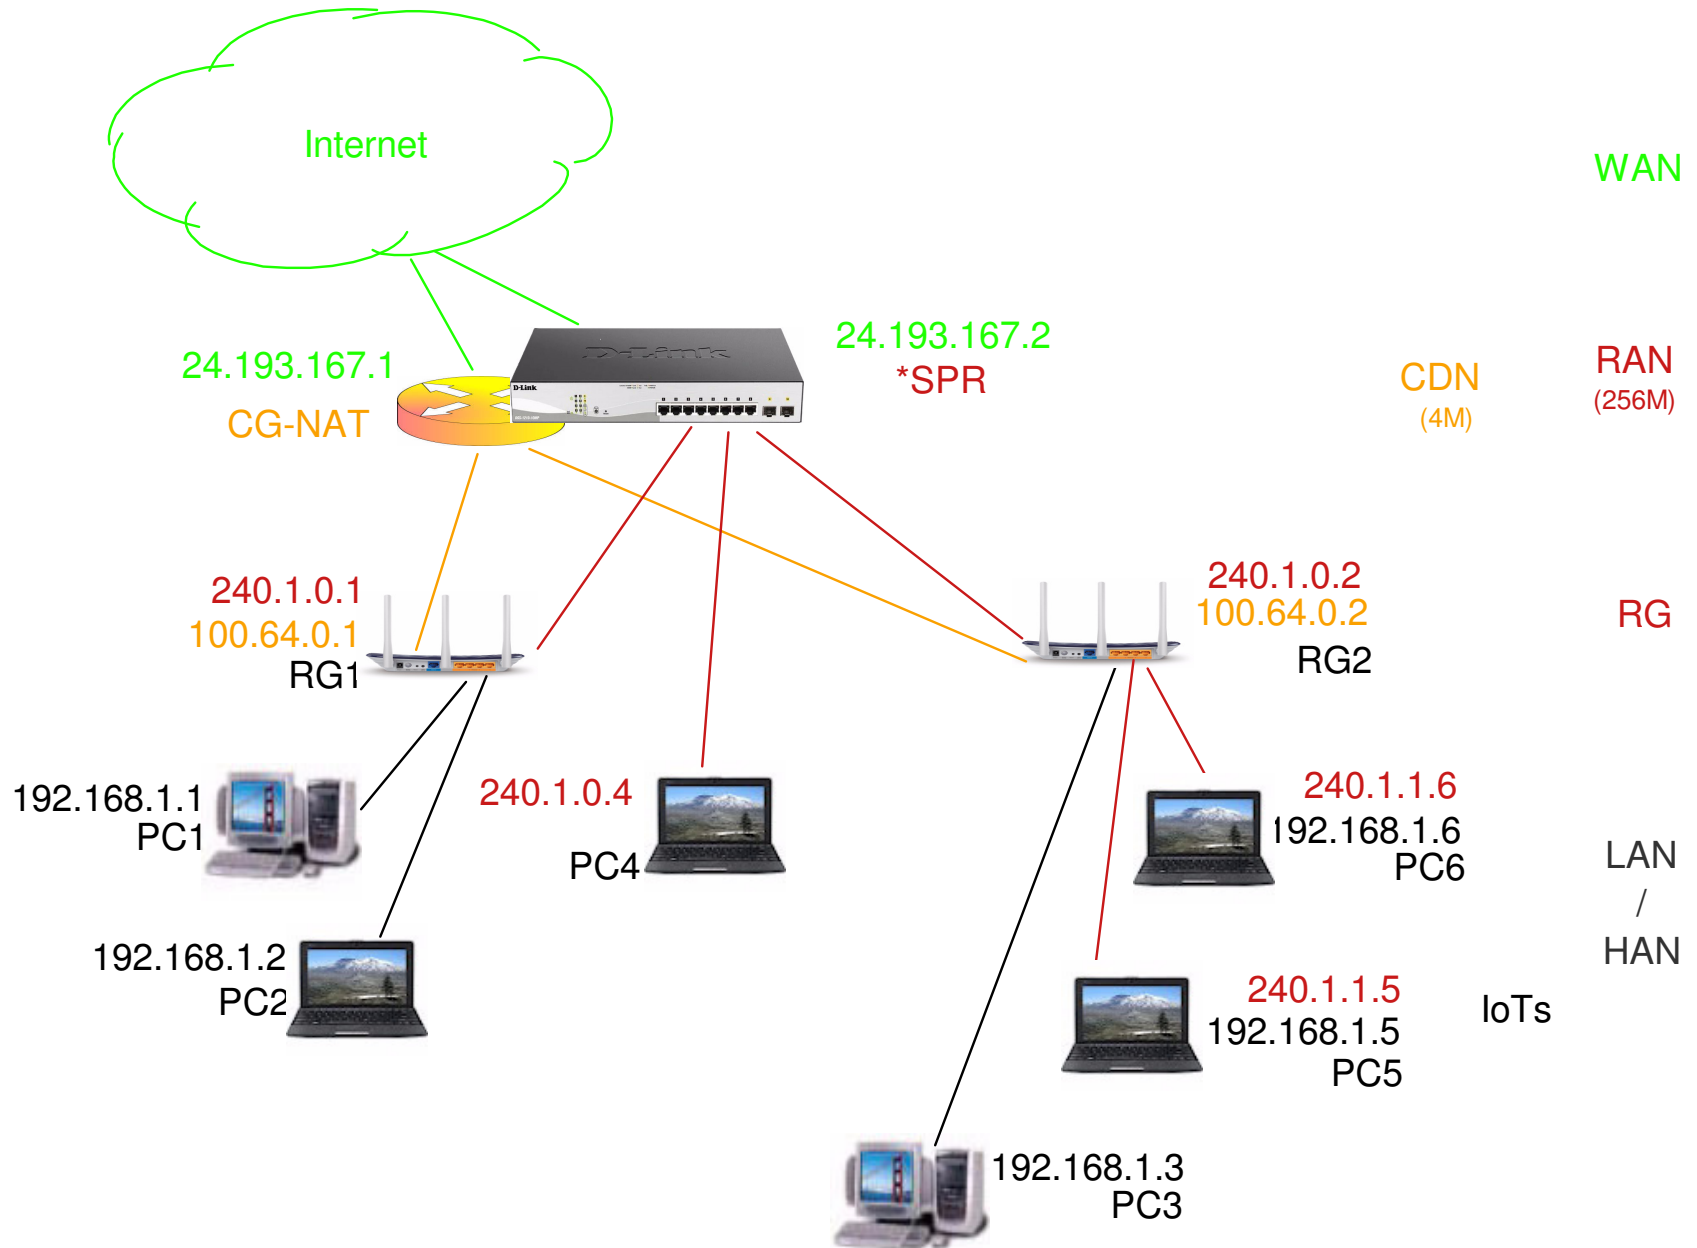

Regional Area Network (RAN) Simulator

Presentation to

2024 September _____
AYChen@Avinta.com

Avinta Communications, Inc.
142 N. Milpitas Blvd., #148, Milpitas, CA 95035-4401 U.S.A.
Tel: +1 (408) 942-1485 Web: www.Avinta.com

CDN Only

RAN Overlay on CDN

*** SPR (Semi-Public Router) -
US Patent No. 11,159,425**

RAN Only

*** SPR (Semi-Public Router) -
US Patent No. 11,159,425**

SPR Address Tree

* SPR (Semi-Public Router) - US Patent No. 11,159,425

Terminology & Components

CDN: Content Delivery Network

Part of the existing fabric between the Internet Core and RGs

CG-NAT: Carrier Grade - Network Address Translation

Router for CDN using 100.64/10 netblock

SPR: Semi-Public Router

Router for RAN using 240/4 netblock

D-Link DGS-1210-10 with OpenWrt 23.05.4