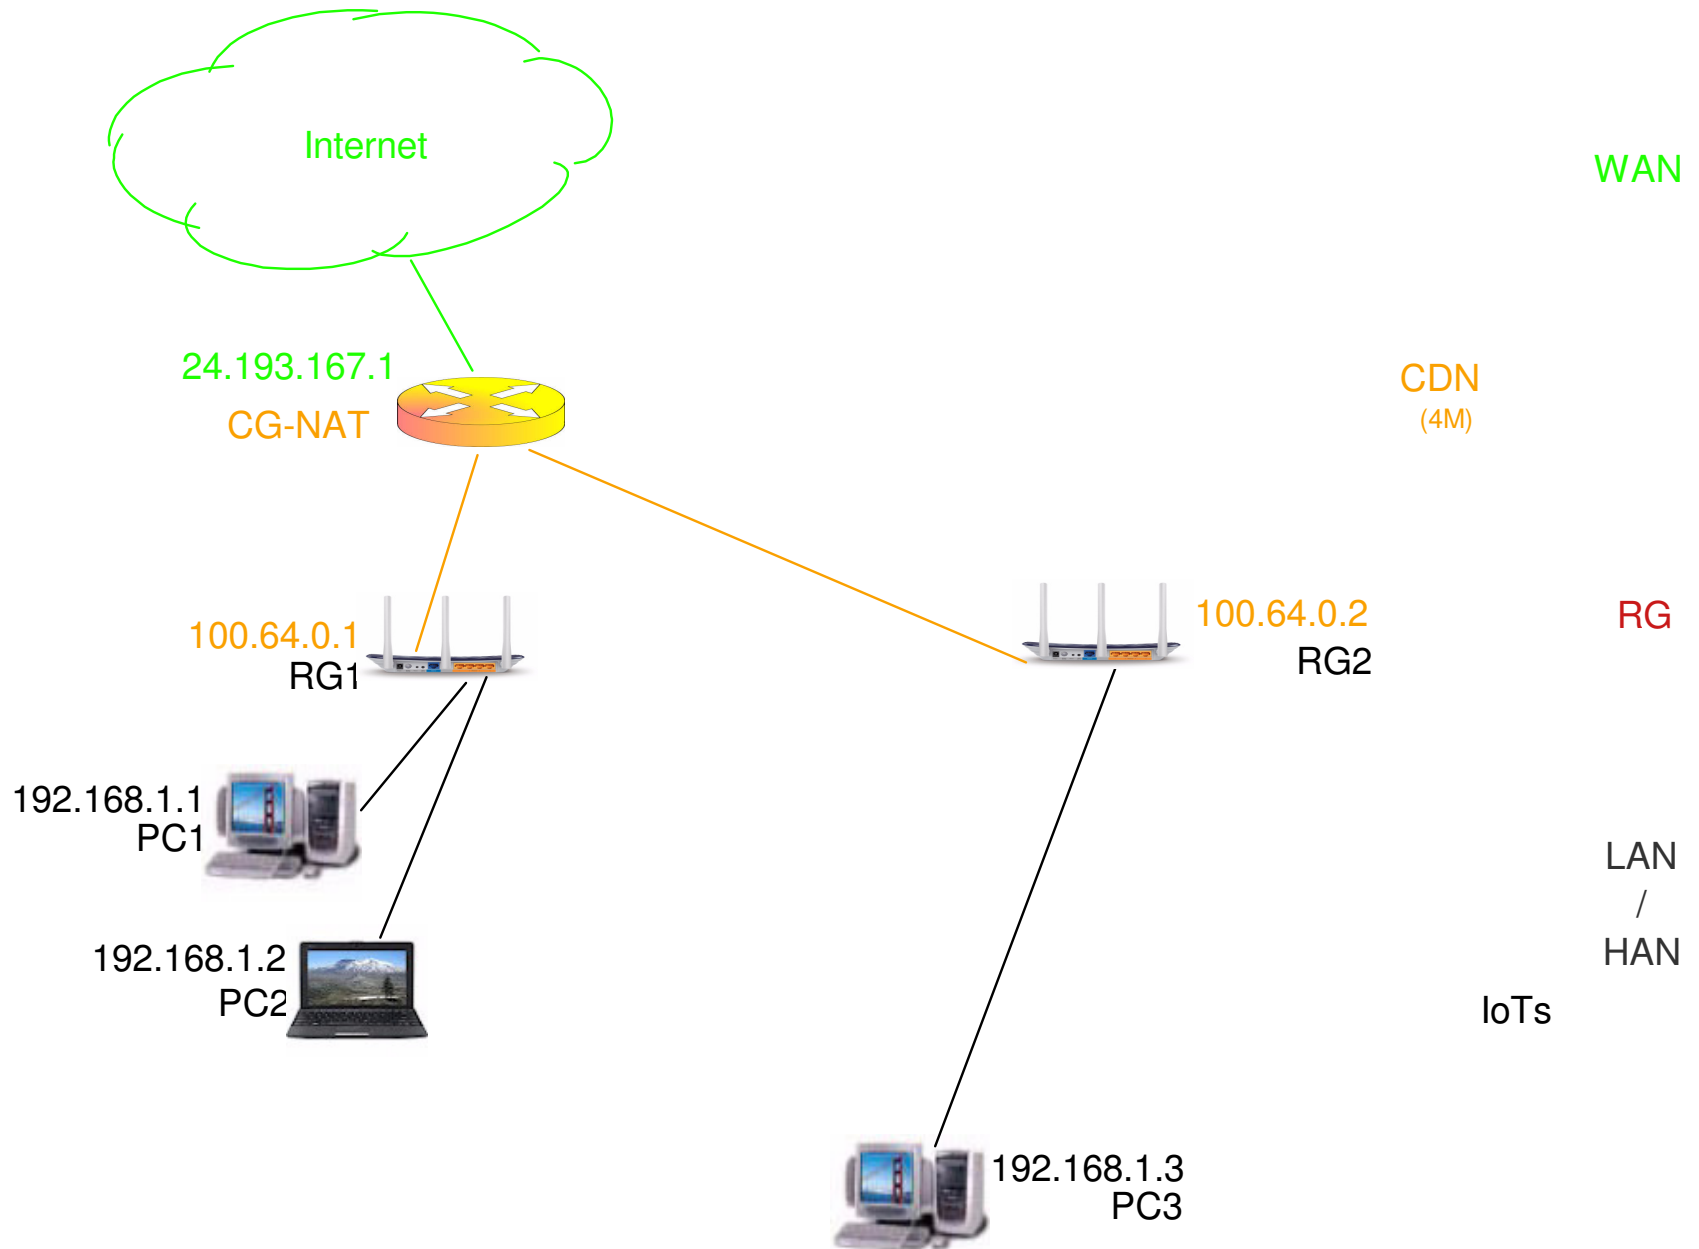

Regional Area Network (RAN) Simulator

Presentation to

2024 September _____
AYChen@Avinta.com

Avinta Communications, Inc.
142 N. Milpitas Blvd., #148, Milpitas, CA 95035-4401 U.S.A.
Tel: +1 (408) 942-1485 Web: www.Avinta.com

CDN Only

RAN Overlay on CDN

*** SPR (Semi-Public Router) -
US Patent No. 11,159,425**

RAN Only

*** SPR (Semi-Public Router) -
US Patent No. 11,159,425**

SPR Address Tree

* SPR (Semi-Public Router) - US Patent No. 11,159,425

Terminology & Components

CDN: Content Delivery Network

Part of the existing fabric between the Internet Core and RGs

CG-NAT: Carrier Grade - Network Address Translation

Router for CDN using 100.64/10 netblock

SPR: Semi-Public Router

Router for RAN using 240/4 netblock

D-Link DGS-1210-10 with OpenWrt 23.05.4